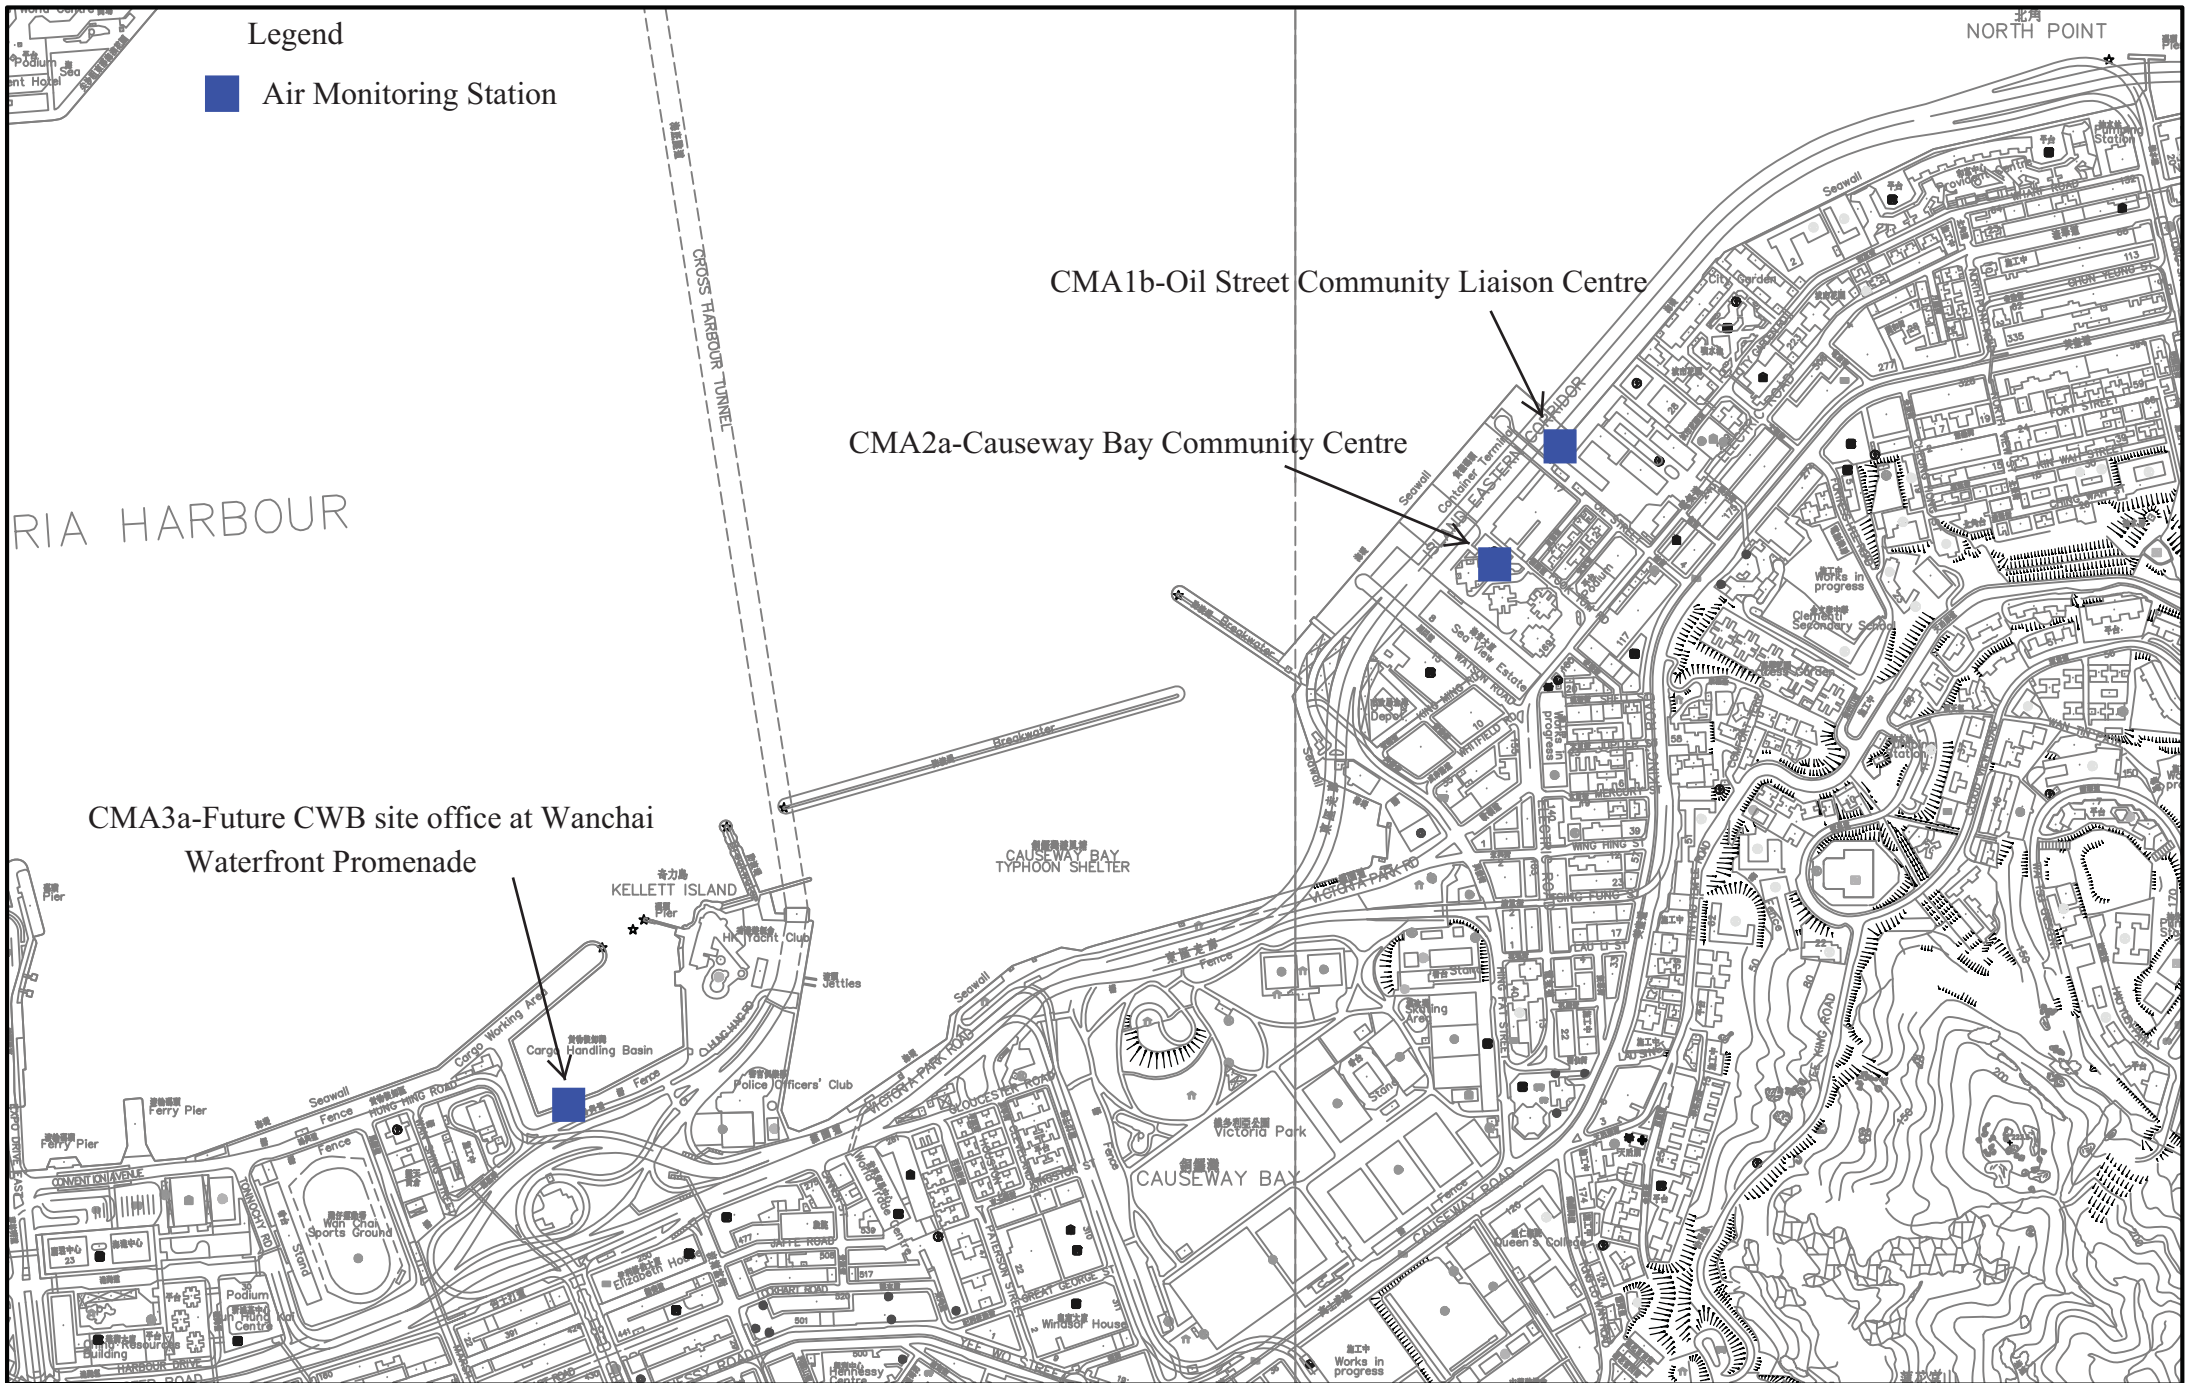

Legend

■ Air Monitoring Station

Contract no. HK/2009/05 Wan Chai Development Phase II and Central-Wan Chai Bypass

Locations of Environmental Monitoring Stations

Legend

■ Air Monitoring Station

Contract no. HK/2009/05 Wan Chai Development Phase II and Central-Wan Chai Bypass

Locations of Environmental Monitoring Stations