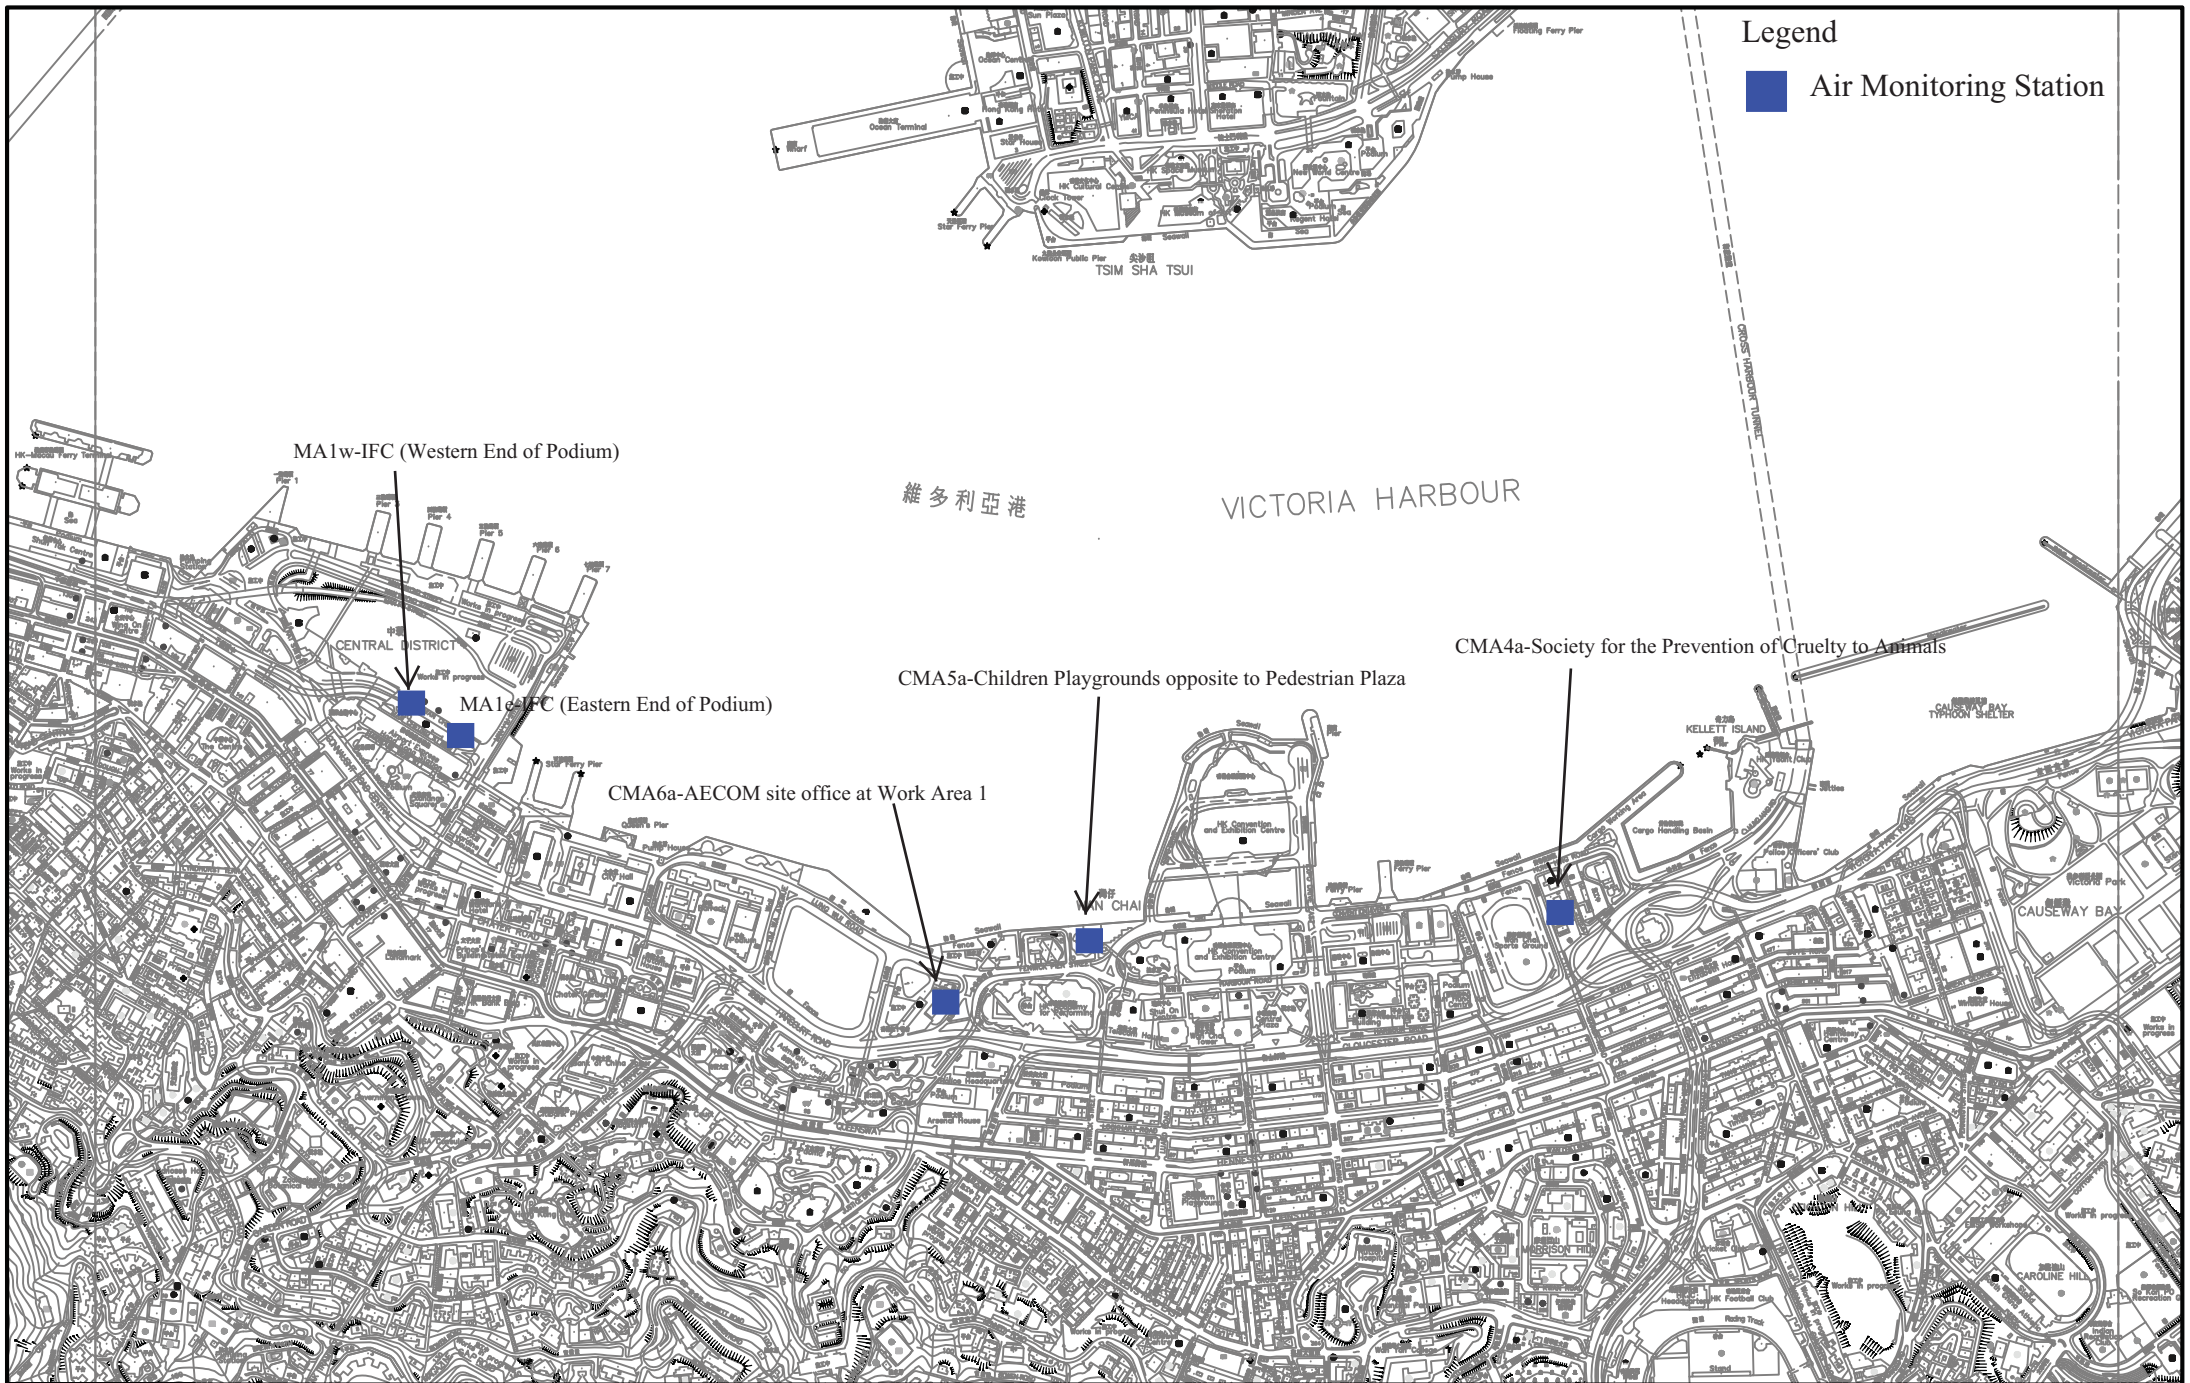

Legend

■ Air Monitoring Station

Contract no. HK/2009/05 Wan Chai Development Phase II and Central-Wan Chai Bypass

Locations of Environmental Monitoring Stations

Legend

■ Air Monitoring Station

Contract no. HK/2009/05 Wan Chai Development Phase II and Central-Wan Chai Bypass

Locations of Environmental Monitoring Stations